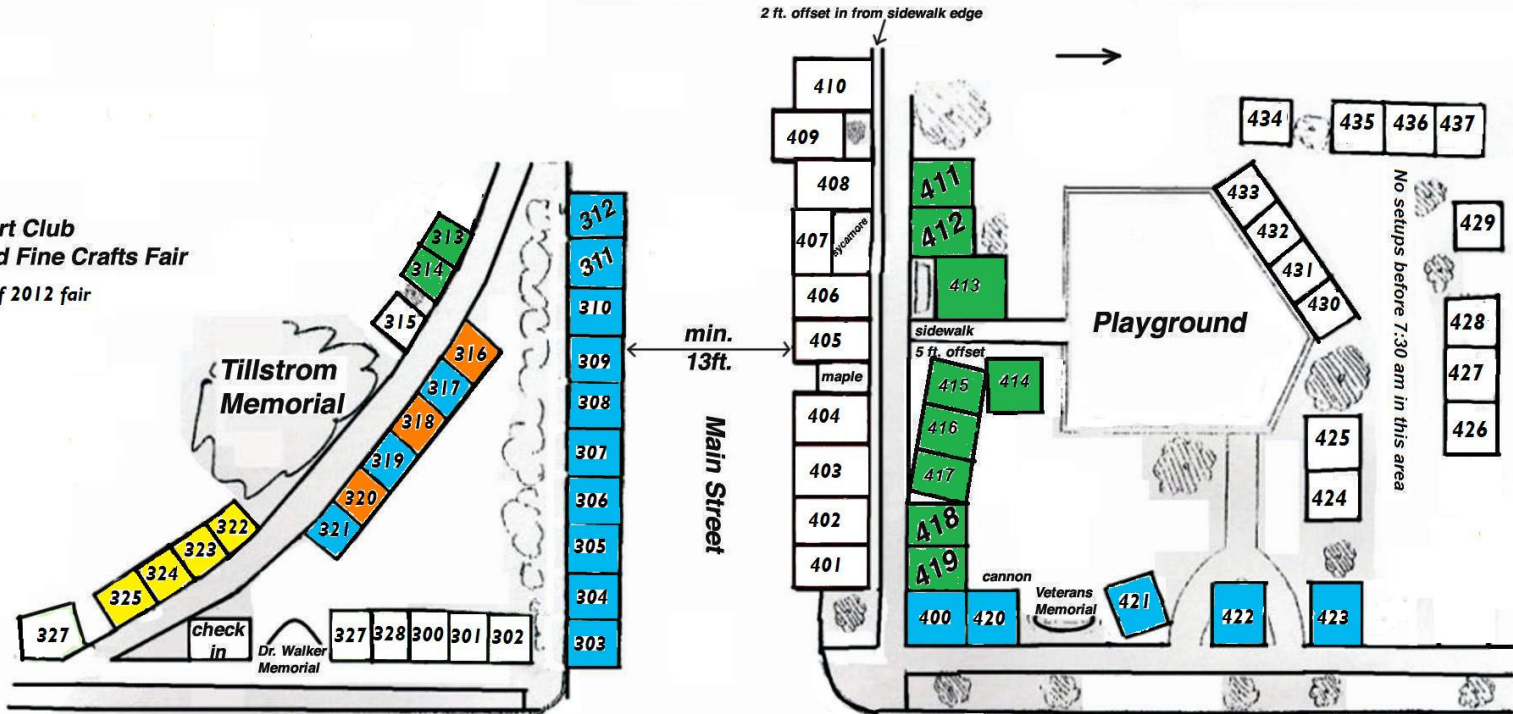

**Saugatuck Douglas Art Club
Village Square Art and Fine Crafts Fair**
(not to scale)

setup times as of 2012 fair

- 6:30 am
- 6:45 am
- 7:00 am
- 7:15 am
- 7:30 am

Butler Street (Southbound only during setup and takedown)
No parking east side all day, no parking west side during set up